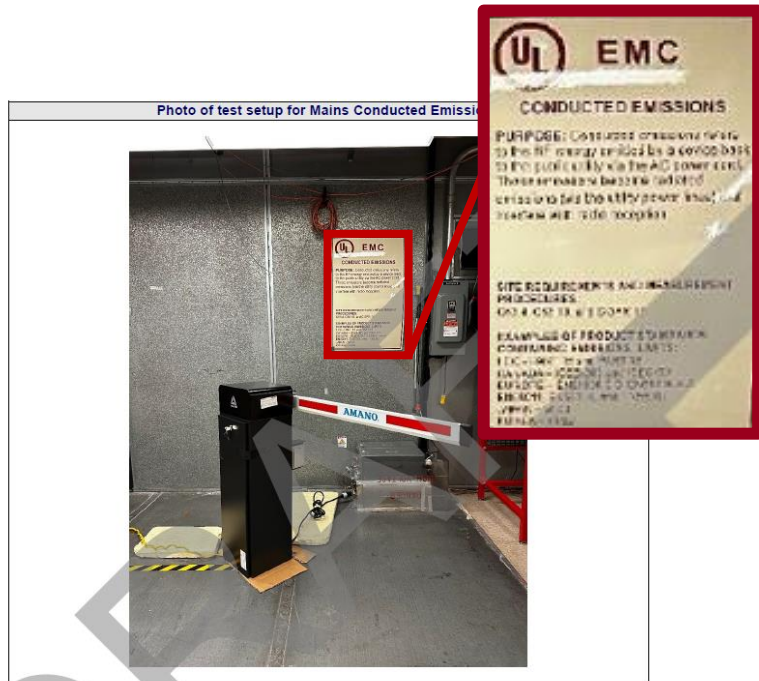

06 Manufacturing Plant

Own factory
Our quality and technical capabilities are recognized through systematic direct production.

Gumi Factory

Anyang Factory

Sheet Metal Factory

07 Patent and Certification

AMANO's products are based on direct production and only use products that have been clearly verified by passing 40 patents, 32 certification registrations, and Performance testing procedures.

40 patents

12 Design registrations

4 utility models

Certificate

08

UL certification (Automatic Barrier Gate)

UL certification of automatic barrier gate for overseas export

Report Number: NBK14845278_V1
Issue Date: 2023-08-23
Product Name: Barrier Gate
Model Number: AK-1100 Series