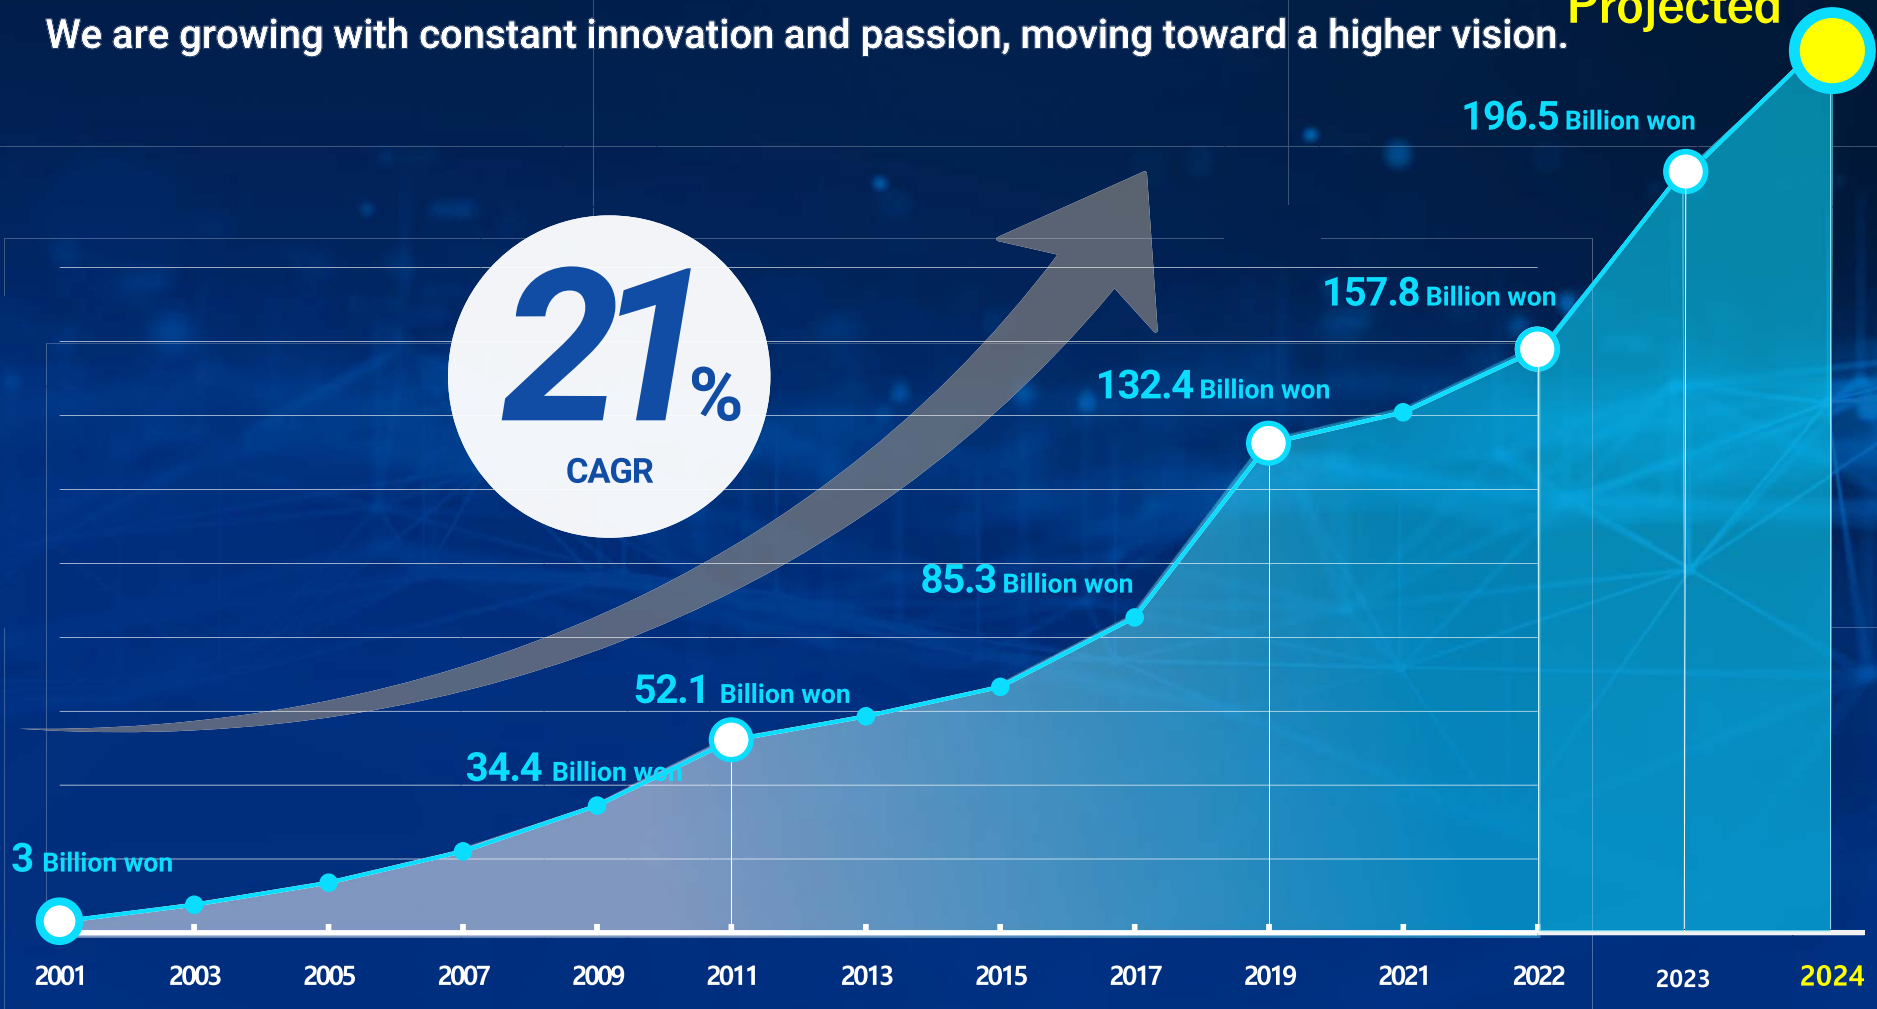

03

Compound Annual Growth Rate

We are growing with constant innovation and passion, moving toward a higher vision.

250 Billion won
Projected

21%
CAGR