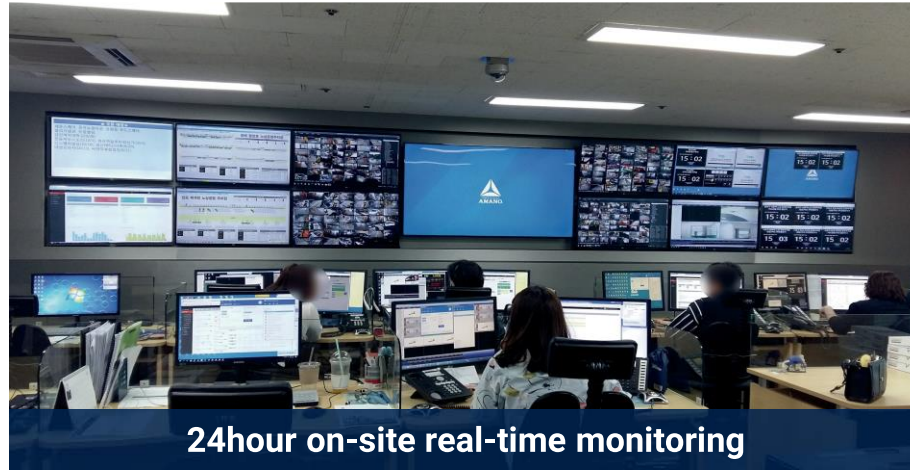

11 Integrated Control Center

Integrated control center operation 24/7, 365 days a year (☎1899-7275)

AMANO KOREA customers can apply for disability anytime, anywhere

Call response rate **over 99%**

Certificate of Excellent
Call Center Quality

User guide

A/S Reception

Remote compatible
(Engineer resident))

Operation support

Call response rate
over 99%