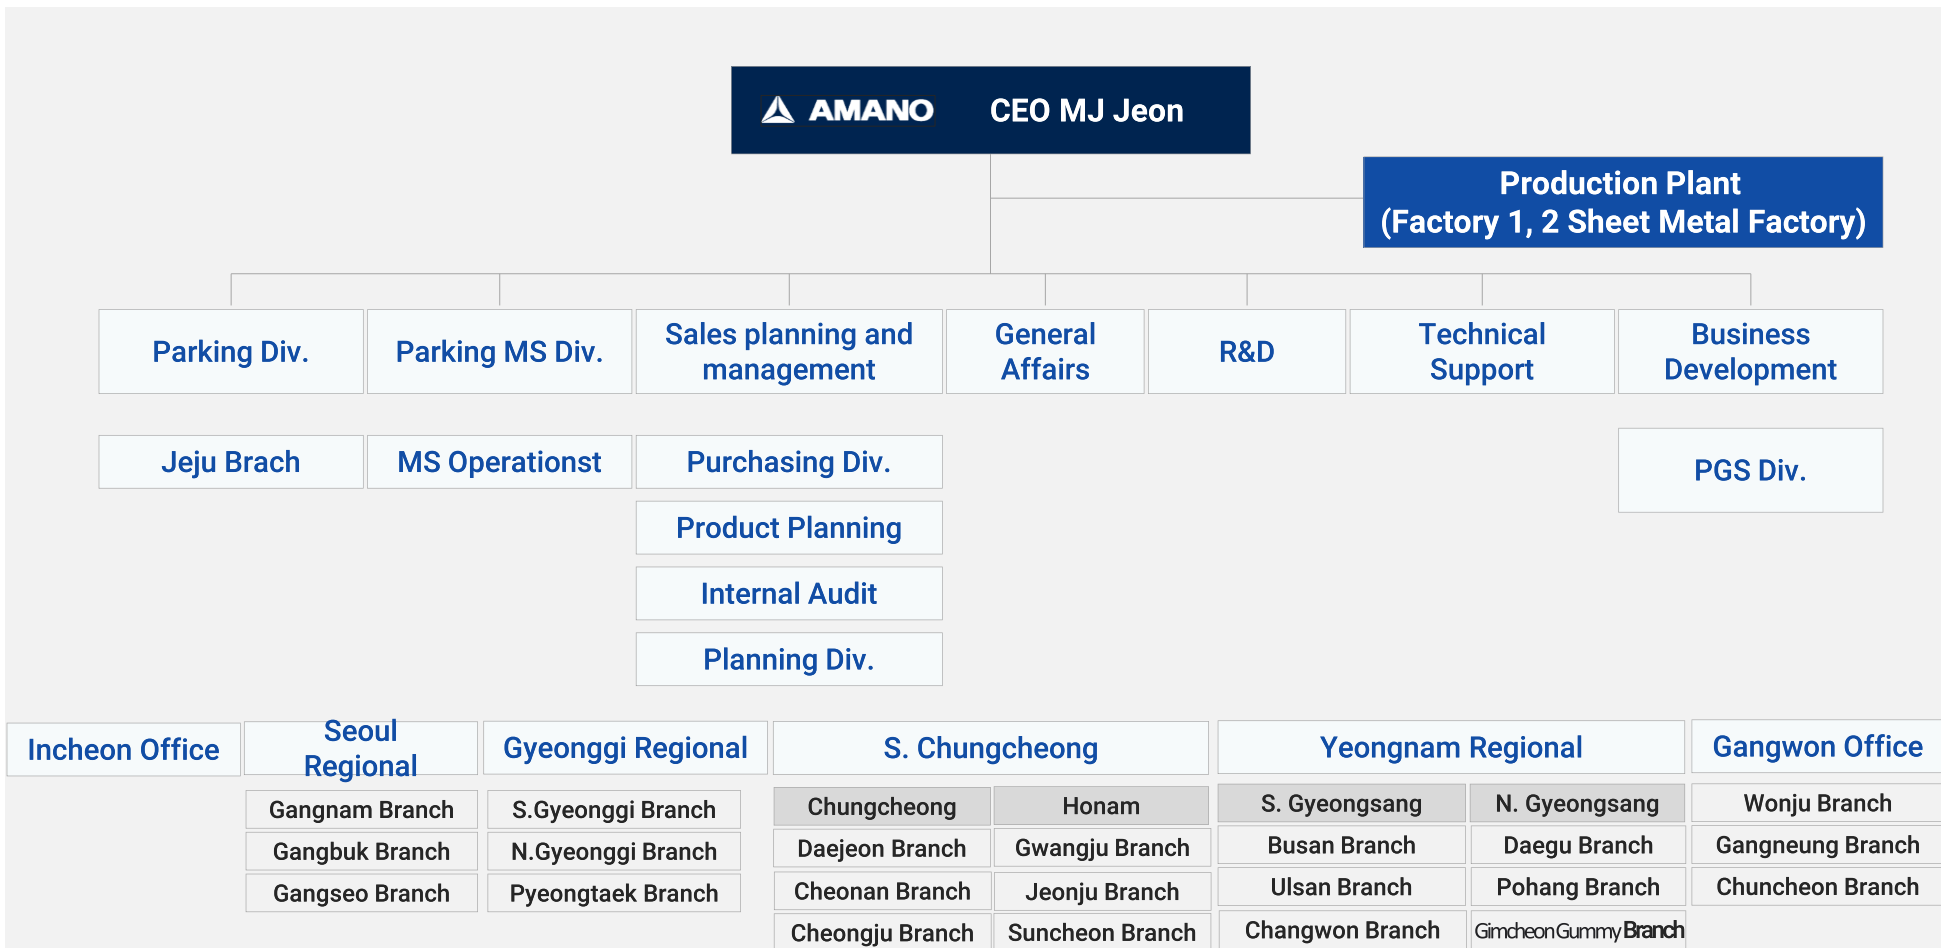

2014

- Increased capital to KRW 20.6 billion
- Launched slim type LPR (standalone type)

2013

- Establishment of SI system for 9 airports nationwide
- Launched a new auto pay station
- On-street LPR system patent registration

2012

- Increased capital to KRW 10.6 billion
- Launched intelligent parking guidance omni-directional camera system
- Exported LED lighting control system to Japan
- Parking control system entry into the Mongolian market

2011

- Establishment of Olympic Park Parking Control System
- Establishment of Gimpo Sky Park Parking Control System

05 Organization Chart

It is comprised of an organizational system optimized for this business that combines experience and technology.
24 sales branches and 3 production plants