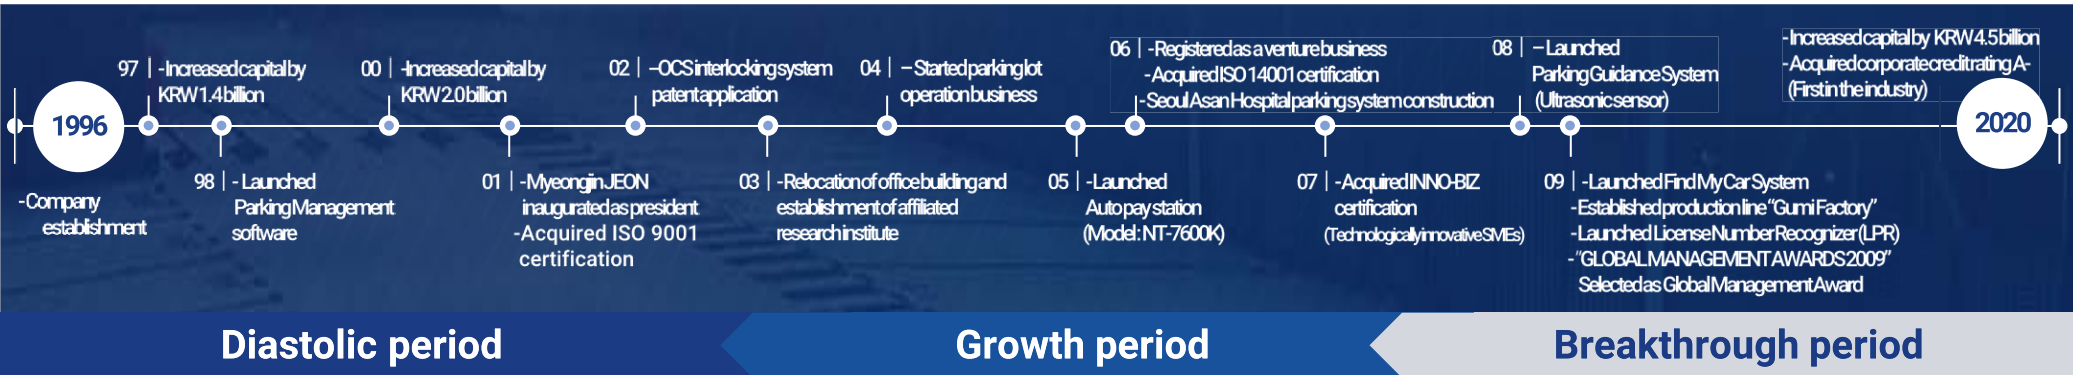

04 History

2024

- Suwon Starfield Completed

2023

- Korea Telecom MOU signed in 2023
- Establishment of golf professional sponsorship (Choi Eun-woo, Kim Yeon-hee)
- Sports competition held to commemorate 27th anniversary of founding
- Expansion of electronic receipt issuance service

2022

- Awarded by Minister of Digital Innovation Awards
- Selected as an excellent company in the KS-CQI all center quality index

2021

- Started implementation of SECURITY solution, and EV car charging system with a 3-in-1 strategy

2020

- Exceeded 1,000 integrated center management sites
- Integration Center Magok branch opened, integration center and dualization
- Awarded the Leading Company Award for 4 consecutive years

2019

- Increased capital to KRW 31 billion
- Launched embedded parking system
- Launched floor mount type guidance indicator
- Received the Minister's Award for Venture 100 Billion Business Selection
- 2019 Security Awards Grand Prize in Parking Control

2018

- Launched new smart parking system
- Expanded to 23 domestic branches
- Exceeded KRW 100 billion in sales (KRW 109.4 billion)
- Awarded CT Innovation Minister's Commendation
- Launched EV car Quick charging system
- Launched intelligent wireless LED control system

2017

- Completion of the 3rd stage Parking System at Incheon Int'l Airport
- Opened 24-hour integrated control center
- Korea Expressway Co. parking high-pass(ETC) activation MOU
- Received Korea Leading Company Award
- KT/Information Communication (ICT) Infrastructure Support Business Agreement

2016

- Celebrating the 20th anniversary of the founding, overseas travel and visit to the Japanese HQ
- Export of PGS to Indonesia
- Signed business agreement with Kakao T Parking

2015

- Incheon Int'l Airport Phase 3 Parking System order
- Launched integrated LPR
- Received order for on-street LPR parking system at Bangbae Station

2014

- Increased capital to KRW 20.6 billion
- Launched slim type LPR (standalone type)

2013

- Establishment of SI system for 9 airports nationwide
- Launched a new auto pay station
- On-street LPR system patent registration

2012

- Increased capital to KRW 10.6 billion
- Launched intelligent parking guidance omni-directional camera system
- Exported LED lighting control system to Japan
- Parking control system entry into the Mongolian market

2011

- Establishment of Olympic Park Parking Control System
- Establishment of Gimpo Sky Park Parking Control System